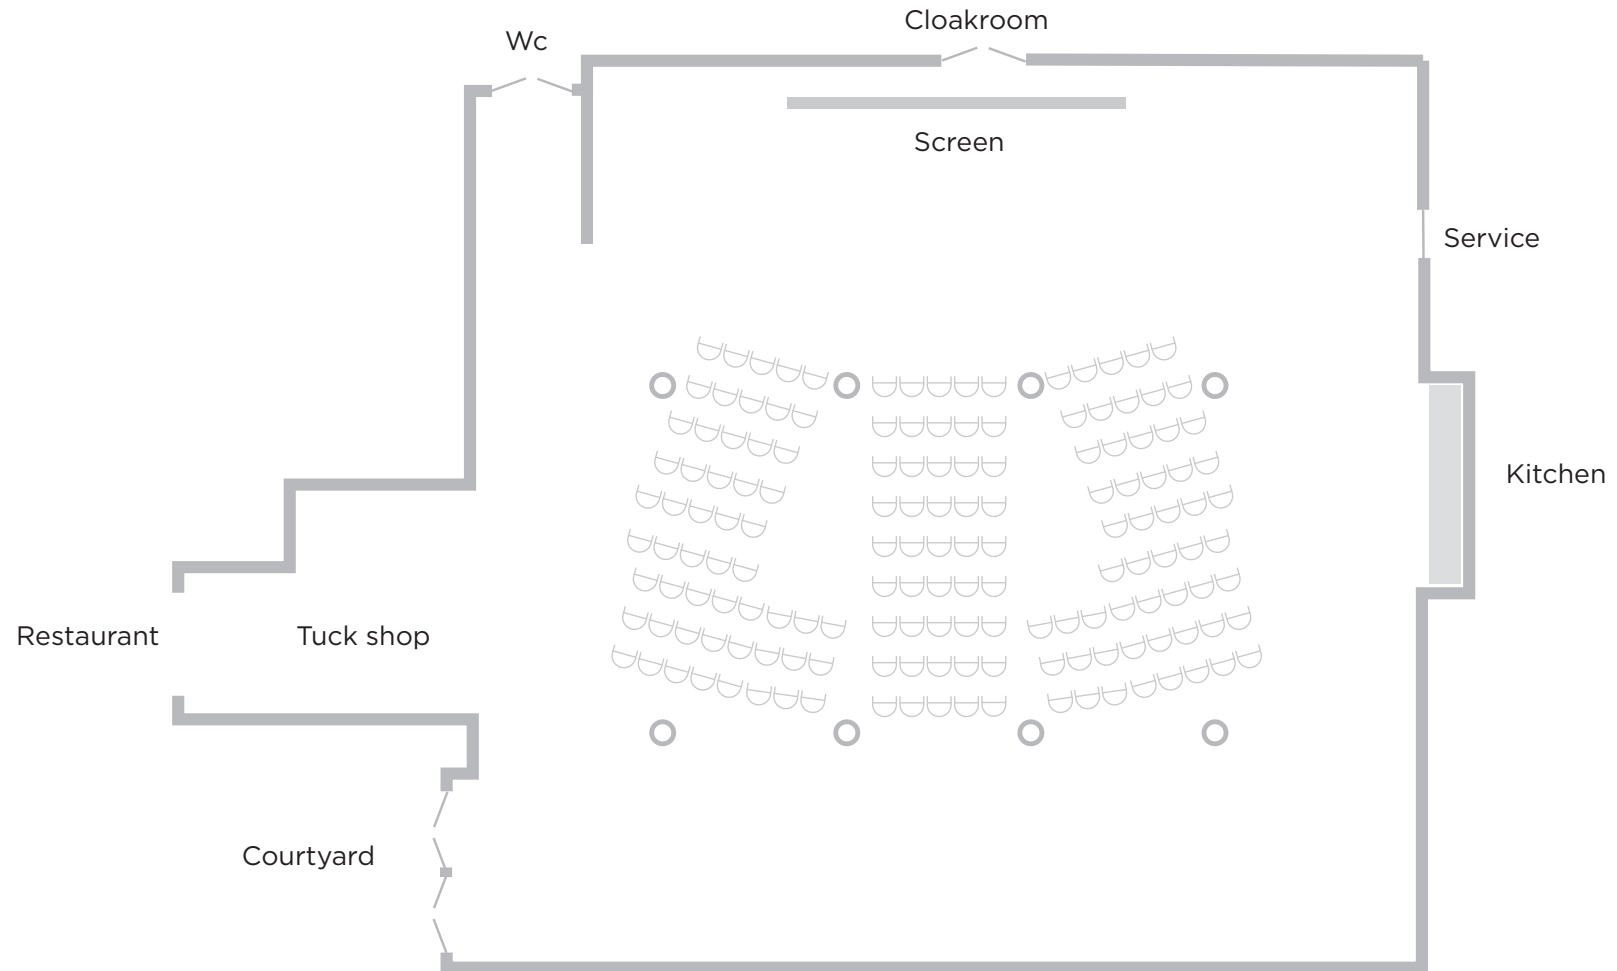

FLOOR PLANS

TANNER WAREHOUSE
BERMONDSEY

/ CAMM & HOOPER

CONFERENCE - THEATRE STYLE

Based on 150 guests

CONFERENCE = CABARET STYLE

Based on 80 guests

RECEPTION

Based on 300 guests

DINNER

Based on 150 guests