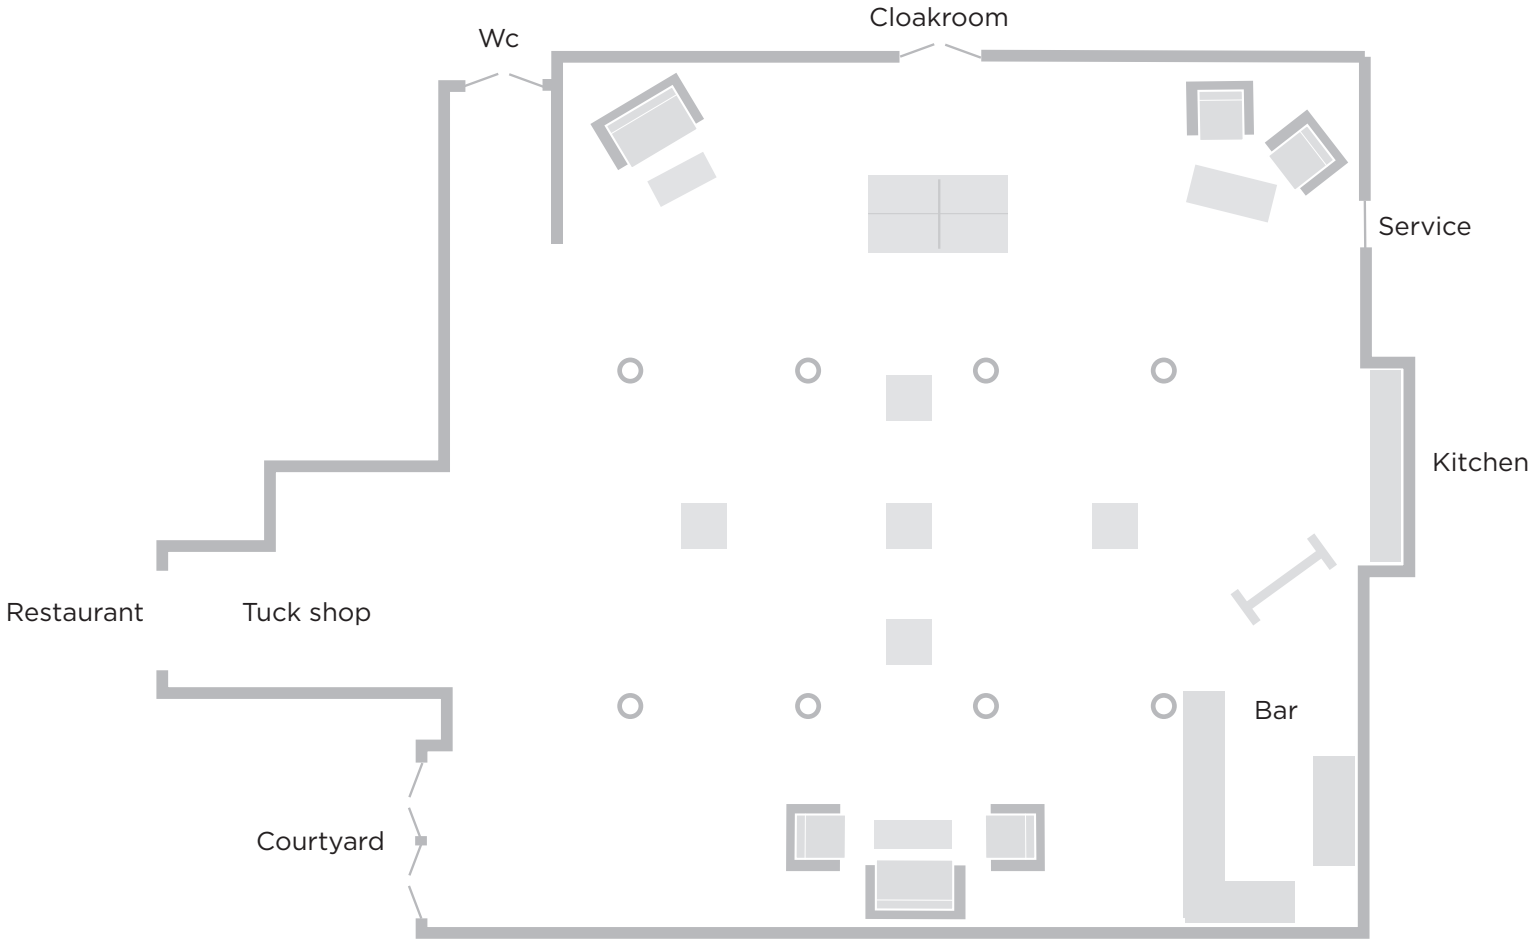

FLOOR PLANS

TANNER WAREHOUSE
BERMONDSEY

/ CAMM & HOOPER

CONFERENCE - THEATRE STYLE

Based on 150 guests

CONFERENCE = CABARET STYLE

Based on 80 guests

RECEPTION

Based on 300 guests

DINNER

Based on 150 guests