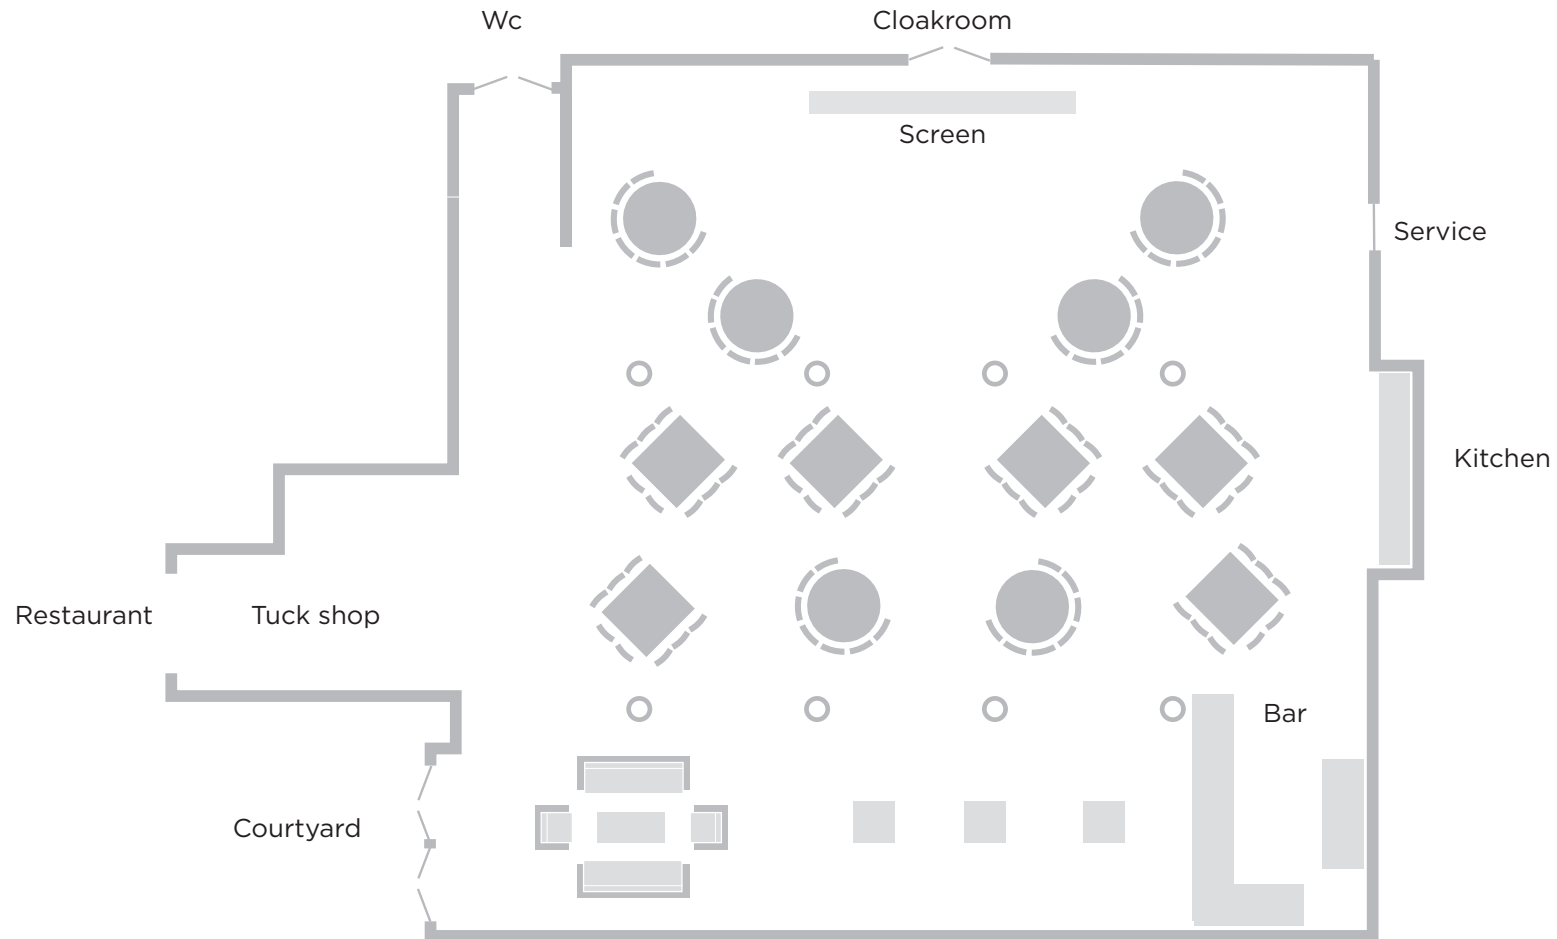

FLOOR PLANS

TANNER WAREHOUSE
BERMONDSEY

/ CAMM & HOOPER

CONFERENCE - THEATRE STYLE

Based on 150 guests

CONFERENCE = CABARET STYLE

Based on 80 guests

RECEPTION

Based on 300 guests

DINNER

Based on 150 guests